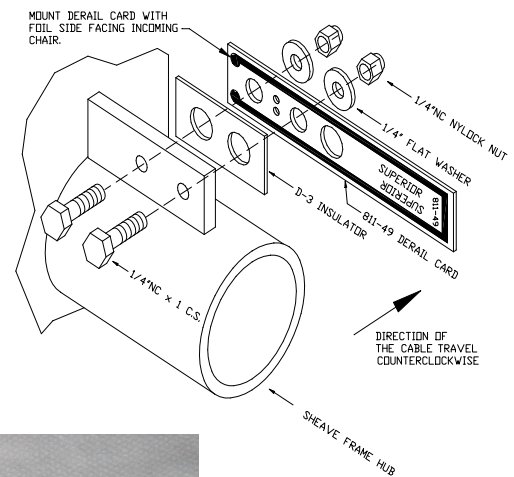

SUPERIOR TRAMWAY CO., INC.
 P.O. BOX 18066 SPOKANE, WA 99228
 (509) 483-6181 FAX (509) 483-0948
 E-MAIL: AERSUPTRM@AOL.COM

Derail Switch

FEATURES

- 1) Simple reliable design.
- 2) Easy trouble shooting.
- 3) Long life.
- 4) Low replacement cost.
- 5) Adaptable mounts to fit most types of fixed grip lifts.
- 6) Over 4,300 units in service since 1983.