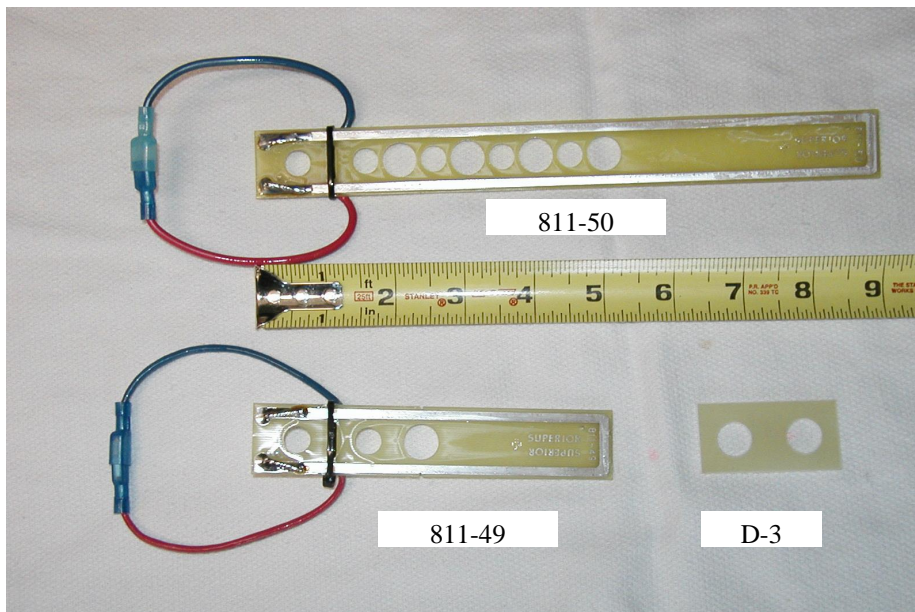

SUPERIOR TRAMWAY CO., INC.
 P.O. BOX 18066 SPOKANE, WA 99228
 (509) 483-6181 FAX (509) 483-0948
 E-MAIL: AERSUPTRM@AOL.COM

Derail Switch

FEATURES

- 1) Simple reliable design.
- 2) Easy trouble shooting.
- 3) Long life.
- 4) Low replacement cost.
- 5) Adaptable mounts to fit most types of fixed grip lifts.
- 6) Over 4,300 units in service since 1983.