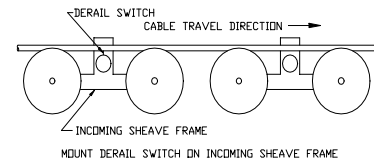

SUPERIOR TRAMWAY CO., INC.
 P.O. BOX 18066 SPOKANE, WA 99228
 (509) 483-6181 FAX (509) 483-0948
 E-MAIL: AERSUPTRM@AOL.COM

Derail Switch

FEATURES

- 1) Simple reliable design.
- 2) Easy trouble shooting.
- 3) Long life.
- 4) Low replacement cost.
- 5) Adaptable mounts to fit most types of fixed grip lifts.
- 6) Over 4,300 units in service since 1983.