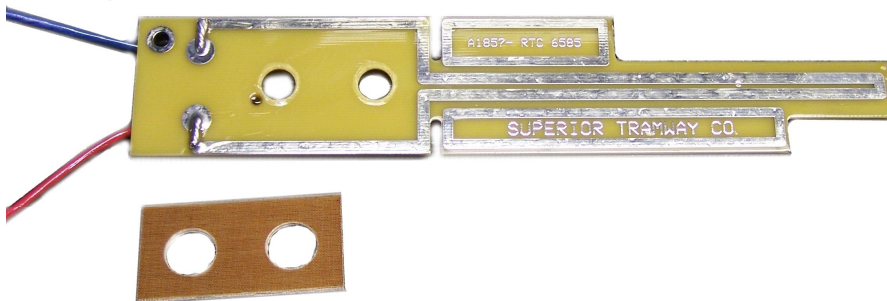

SUPERIOR TRAMWAY CO, INC.

P.O. BOX 18066 SPOKANE, WA 99228

(509) 483-6181 FAX (509) 483-0948

E-MAIL: AERSUPTRM@AOL.COM

S.L.I. Derail Switch

A1857

FEATURES

- 1) Simple reliable design.
- 2) Easy trouble shooting.
- 3) Long life.
- 4) Low replacement cost.
- 5) Replaces Riblet #6585 and original SLI derail card.
- 6) Insulated spade end connectors for quick interface with electrical system.

Shown Left:
Derail cards on a clockwise rotating lift.

Shown Right:
Assembly sketch.

Shown Below:
A1857 derail card & D-3 insulator.

Quality Tramway Equipment