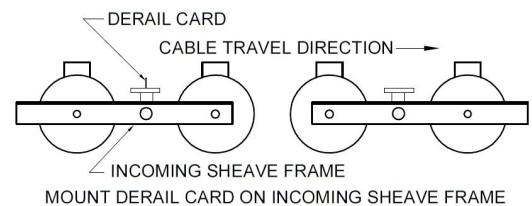

SUPERIOR TRAMWAY CO, INC.

P.O. BOX 18066 SPOKANE, WA 99228

(509) 483-6181 FAX (509) 483-0948

E-MAIL: AERSUPTRM@AOL.COM

S.L.I. Derail Switch

A1857

FEATURES

- 1) Simple reliable design.
- 2) Easy trouble shooting.
- 3) Long life.
- 4) Low replacement cost.
- 5) Replaces Riblet #6585 and original SLI derail card.
- 6) Insulated spade end connectors for quick interface with electrical system.

Shown Left:
Derail cards on a clockwise rotating lift.

Shown Right:
Assembly sketch.

Shown Below:
A1857 derail card & D-3 insulator.

Quality Tramway Equipment