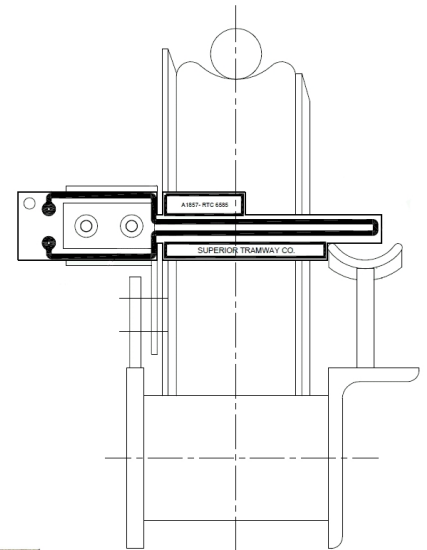

SUPERIOR TRAMWAY CO, INC.

P.O. BOX 18066 SPOKANE, WA 99228

(509) 483-6181 FAX (509) 483-0948

E-MAIL: AERSUPTRM@AOL.COM

S.L.I. Derail Switch

A1857

FEATURES

- 1) Simple reliable design.
- 2) Easy trouble shooting.
- 3) Long life.
- 4) Low replacement cost.
- 5) Replaces Riblet #6585 and original SLI derail card.
- 6) Insulated spade end connectors for quick interface with electrical system.

Shown Left:
Derail cards on a clockwise rotating lift.

Shown Right:
Assembly sketch.

Shown Below:
A1857 derail card & D-3 insulator.

Quality Tramway Equipment