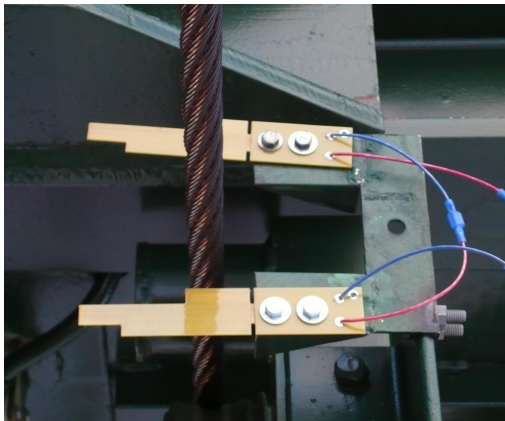

SUPERIOR TRAMWAY CO, INC.

P.O. BOX 18066 SPOKANE, WA 99228

(509) 483-6181 FAX (509) 483-0948

E-MAIL: AERSUPTRM@AOL.COM

S.L.I. Derail Switch

A1857

FEATURES

- 1) Simple reliable design.
- 2) Easy trouble shooting.
- 3) Long life.
- 4) Low replacement cost.
- 5) Replaces Riblet #6585 and original SLI derail card.
- 6) Insulated spade end connectors for quick interface with electrical system.

Shown Left:
Derail cards on a clockwise rotating lift.

Shown Right:
Assembly sketch.

Shown Below:
A1857 derail card & D-3 insulator.

Quality Tramway Equipment