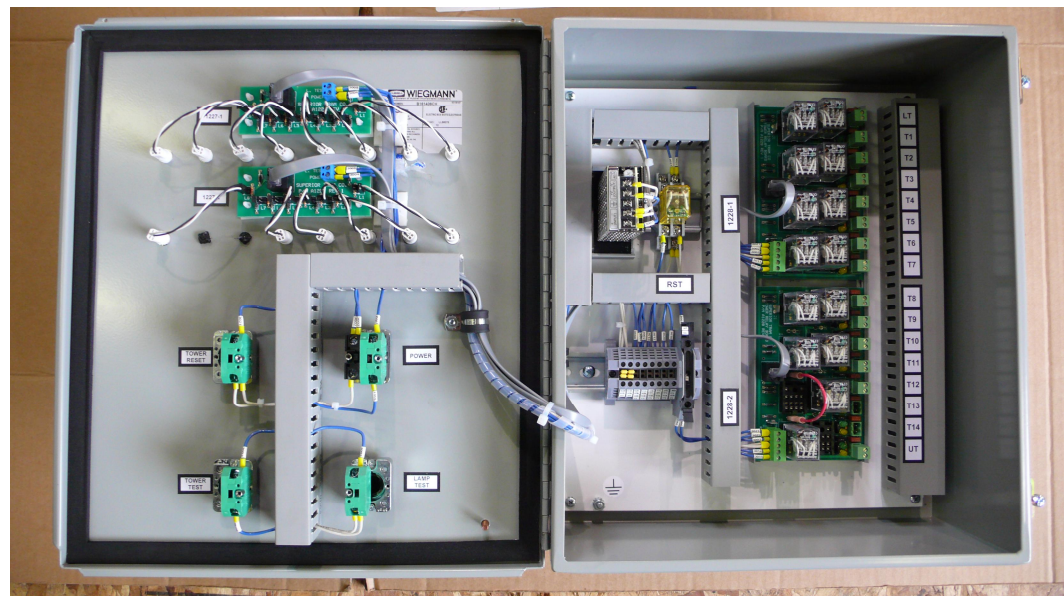

## **Low Voltage Control Systems: EC-06B** Tower Derail Indicator Panel

### **FEATURES:**

- 1) Individual tower annunciation.
- 2) Relay logic controls.
- 3) Tower testing capability.
- 4) Circuit board LED's for troubleshooting.
- 5) Ready to wire into stop circuit.

Quality Tramway Equipment