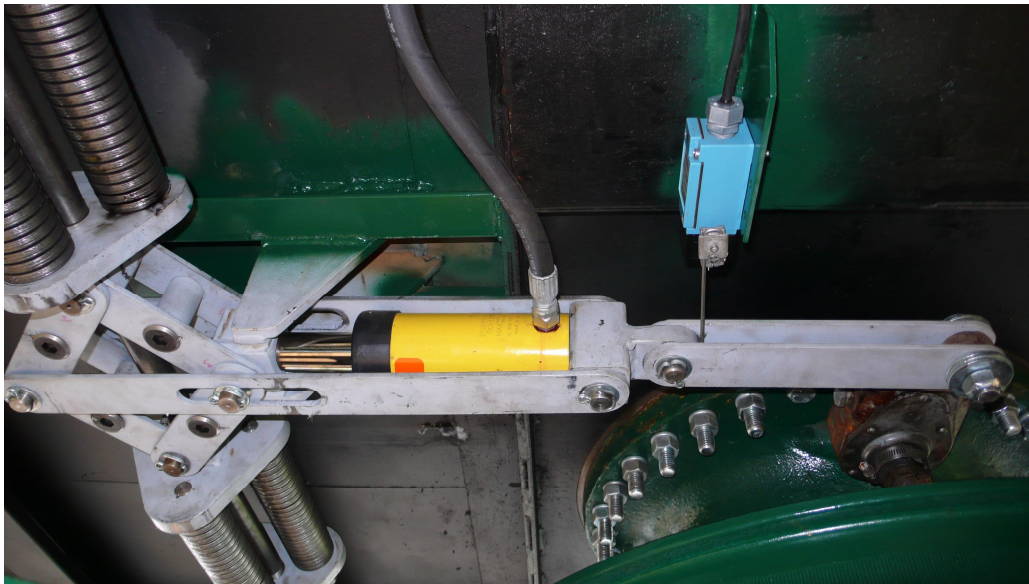

SUPERIOR TRAMWAY CO, INC.

P.O. BOX 18066 SPOKANE, WA 99228

(509) 483-6181 FAX (509) 483-0948

E-MAIL: AERSUPTRM@AOL.COM

Emergency Brake Actuator

DR-12

FEATURES:

- 1) Capable of pulling 5500 Lbs over a distance of 30.
- 2) 2500 PSI release pressure.
- 3) Works with 811-98C63000 hand pump or DR-Series electrical pump units.

Cat E-Brake Actuator

Quality Tramway Equipment