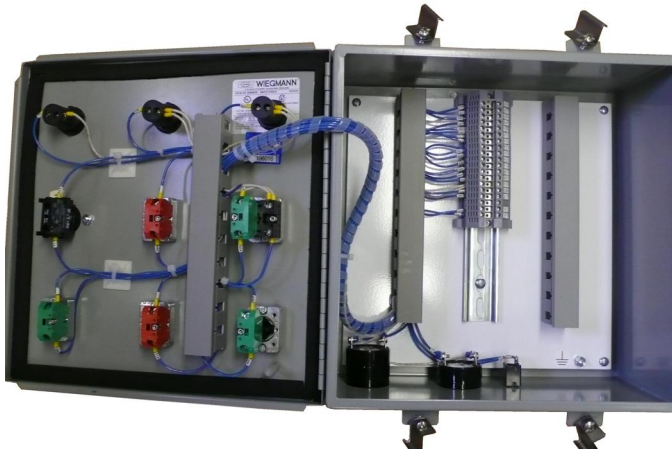

SUPERIOR TRAMWAY CO, INC.

P.O. BOX 18066 SPOKANE, WA 99228

(509) 483-6181 FAX (509) 483-0948

E-MAIL: AERSUPTRM@AOL.COM

Low Voltage Control Systems: EC-10B **Control Panel**

FEATURES

- 1) 12ö x 12ö NEMA 4 Enclosure
- 2) Optional Indicator Lights for General Status of:
 - Derail Circuits
 - Emergency Shutdown Circuit
 - Normal Stop Circuit
- 2) Start Alarm & Signal Buzzers
- 3) All Switches Pre-wired to Terminal Strip

Customizable indicator lights. (*Right*)
Interior of panel with all indicator lights. (*Above*)

Quality Tramway Equipment